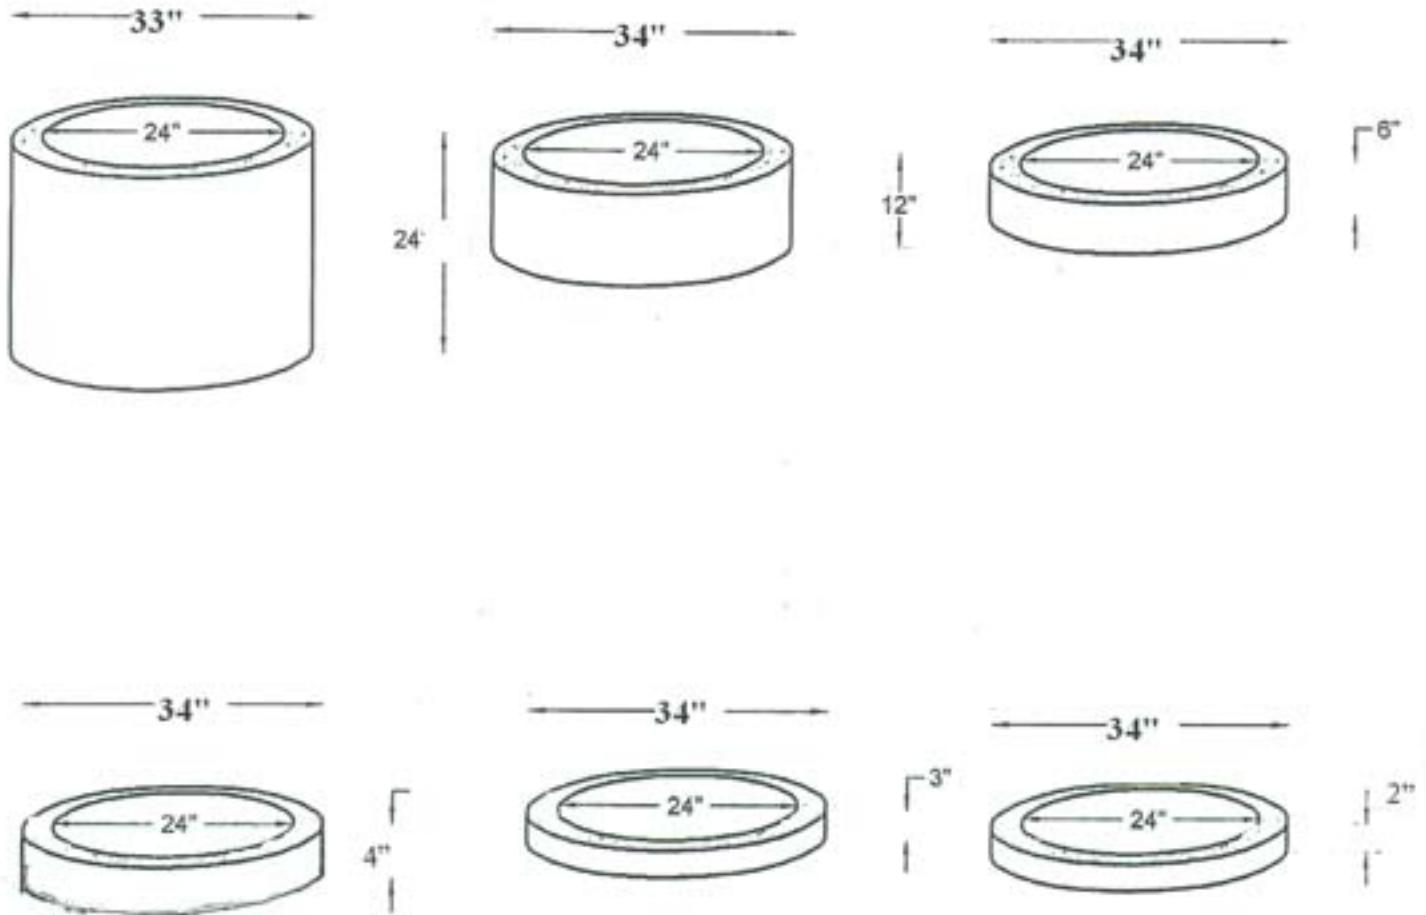

CCP Comal Concrete Products

4222 FM 482, New Braunfels, TX 78132
 830-608-1699 Fax: 830-608-1396
 Metro: 830-606-4732

24" Inside Dimension Concrete Riser Extensions	
24" Height	525 LBS
12" Height	265 LBS
6" Height	200 LBS
4" Height	120 LBS
3" Height	95 LBS
2" Height	60 LBS