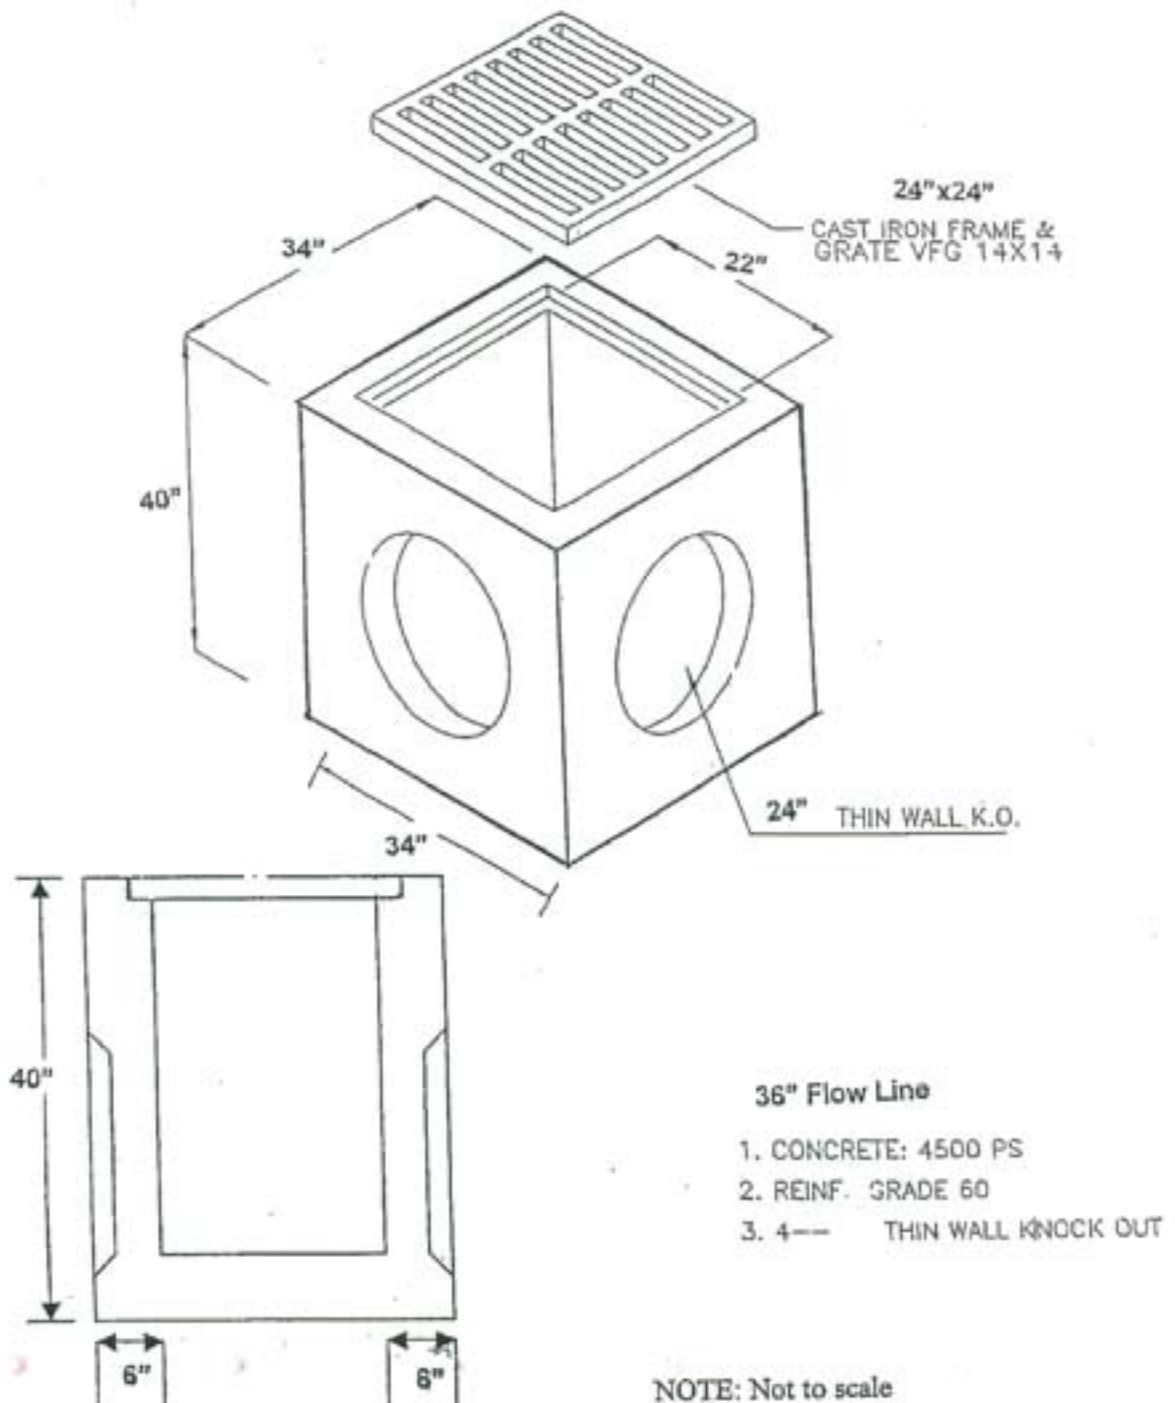

CCP Comal Concrete Products, Inc.

4222 FM 482, New Braunfels, TX 78132
 830-608-1699 FAX: 830-608-1396
 San Antonio: 830-606-4732

NOTE: Not to scale